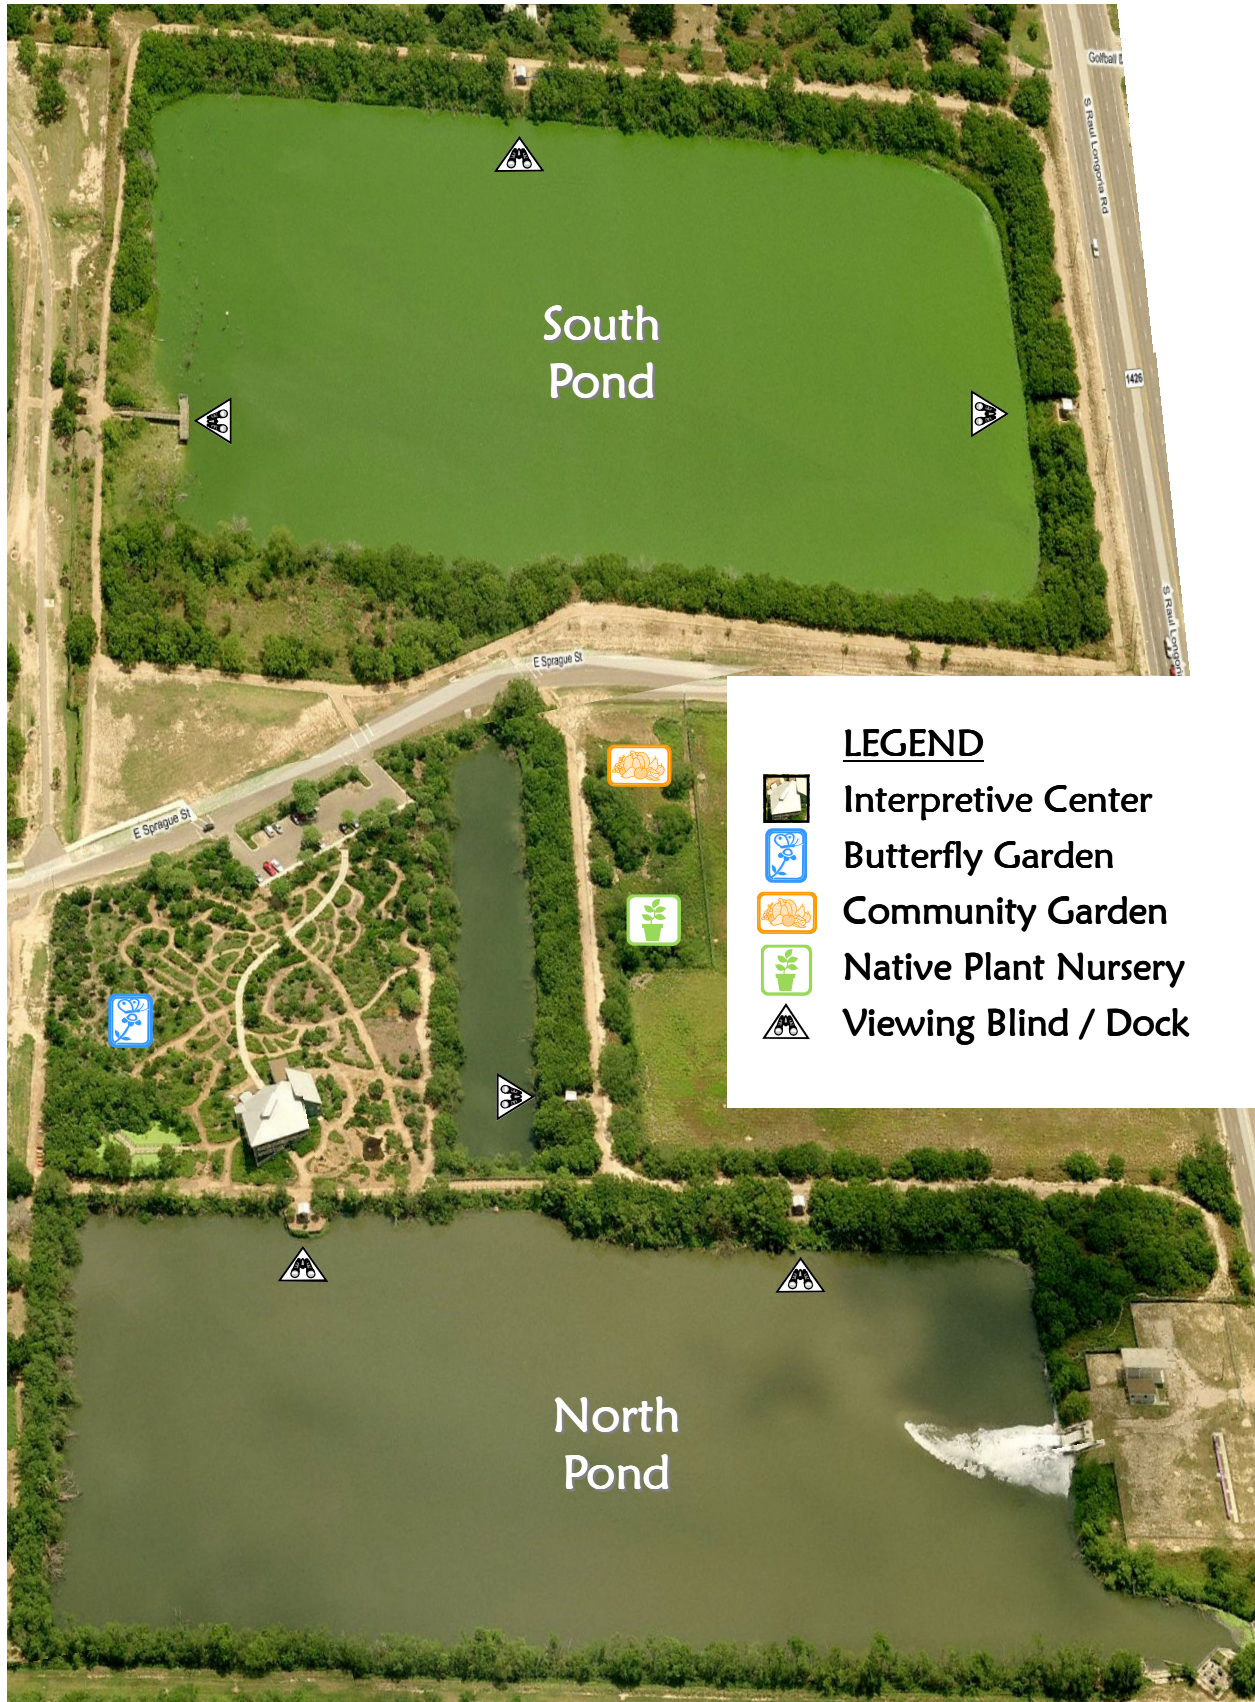

Butterfly Garden Trails & Structures

TRAIL MAP

Edinburg Scenic Wetlands & World Birding Center

LEGEND

-  Interpretive Center
-  Butterfly Garden
-  Community Garden
-  Native Plant Nursery
-  Viewing Blind / Dock